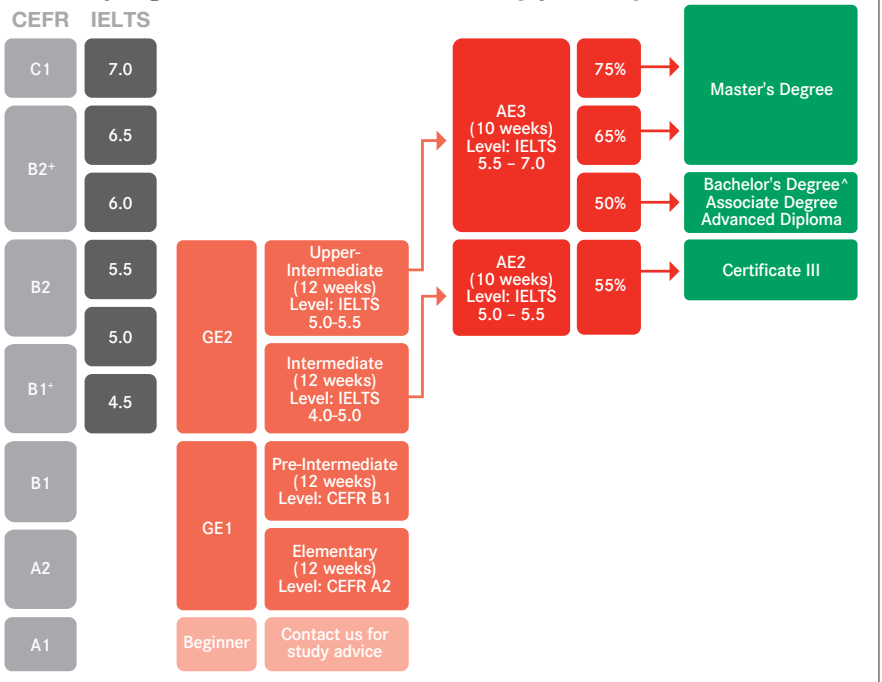

Course progression and CDU direct entry pathways

*Source: Navitas English Student Satisfaction Survey, 2015.

^Some degrees may require a higher pass rate. Please check with your institution.