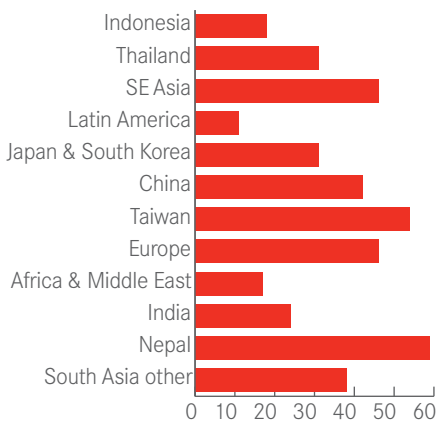

Study information

Start dates: GE courses start every Monday

Timetable: 8.20am to 2.30pm

English levels: Elementary to Upper-Intermediate

Academic English (AE)

Our academic study skills modules will help you achieve the best possible result in your Australian higher education studies.

Academic English focuses on presentation skills, listening and note taking, academic writing and research techniques.

Successful completion of AE allows direct entry into Charles Darwin University programs and more than 60 other Australian universities, colleges and TAFE.

Study information

Start dates: Visit navitasenglish.com/dates-and-fees for start dates

Timetable: 10.25am to 4.35pm

English levels:

AE2: IELTS 5.0, writing 5.0 (Academic), other bands 4.0 or equivalent

AE3: IELTS 5.5, writing 5.5 (Academic), other bands 5.0 or equivalent

Navitas English Darwin teachers have an average of 5 years classroom experience and a genuine passion for teaching. We know how to get results.

The average pass rate for Academic English is 94%, meaning you graduate prepared and confident for further study.

We have modern facilities and classroom technology. Our SMART boards allow you to interact with multimedia content and receive class materials electronically.

Nationality Diversity 2015